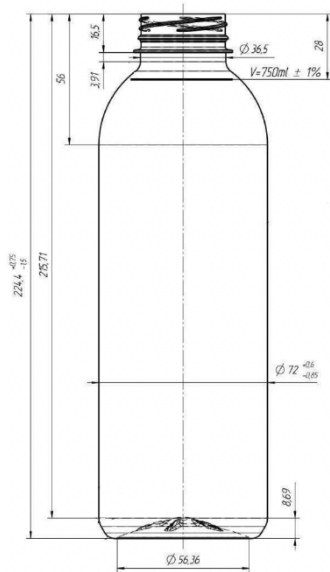

Bobby 750

Food contact statement

We hereby confirm that this product complies with the requirements of the European legislation (EU) no 10/2011 and all its amendments for plastics used in contact with food

General info

Item no. (SKU):	LS1031426102
Family / Range:	Bobby
Capacity:	750ml
Neck:	38mm 3-Start
Weight:	27
Shape:	Round
Material:	PET
Colour:	
Print Areas:	
Country of Origin:	Lithuania

Packaging Info

Packed in Boxes

Box Dimensions (mm):	594 x 394 x 448
Quantity per box (pcs):	84
Boxes per pallet (pcs):	20
Quantity per pallet (pcs):	1680
Net weight (kg):	45
Gross weight (kg):	71
Pallet height (mm):	2400

Packed in PE bags on trays (Full pallet)

Tray dimensions (mm):	1200 x 800 x 50
Quantity per tray (pcs):	160
Quantity per PE bag (pcs):	80
PE bags per tray (pcs):	2
Trays per pallet (pcs):	10
Quantity per pallet (pcs):	1600
Net weight (kg):	43
Gross weight (kg):	59
Pallet height (mm):	2400

Storage

Please be aware that these products are handled and stored correctly in order to ensure the safety and quality of our products. When storing this product, please avoid excessive force and storage above 40 degrees Celsius (86 degrees Fahrenheit)